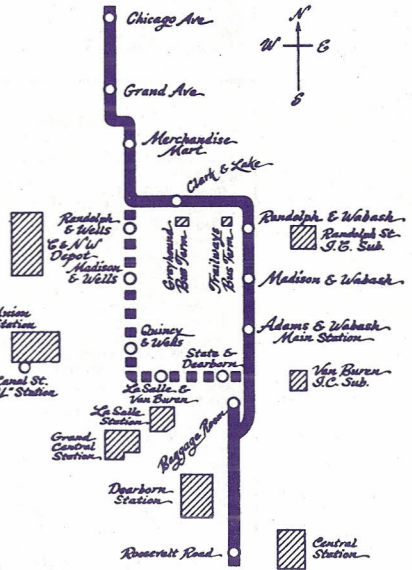

BANKING • CHECKING
SAVINGS • TRUST • BOND

FREE PARKING...
6 CONVENIENT LOCATIONS

The Northern Trust Company
NORTHWEST CORNER
LASALLE AND MONROE
BANK
Chicago • Financial 6-5500 • Member F.D.I.C.

BEGINNING JUNE 29, 1962...
North Shore Line trains WILL DEPART FROM THE "ELEVATED" STATION AT ADAMS AND WABASH in Chicago's Loop.

The North Shore Line station at 223 SOUTH WABASH AVENUE WILL BE CLOSED.

Chicago Loop Stations

Map Legend
Outbound Train Route
Inbound Train Route

NORTH SHORE LINE ticket agents provide complete travel service, selling through rail and Pullman tickets to all points in the United States, Canada or Mexico. Baggage may be checked through to your destination. Call your local agent for details.